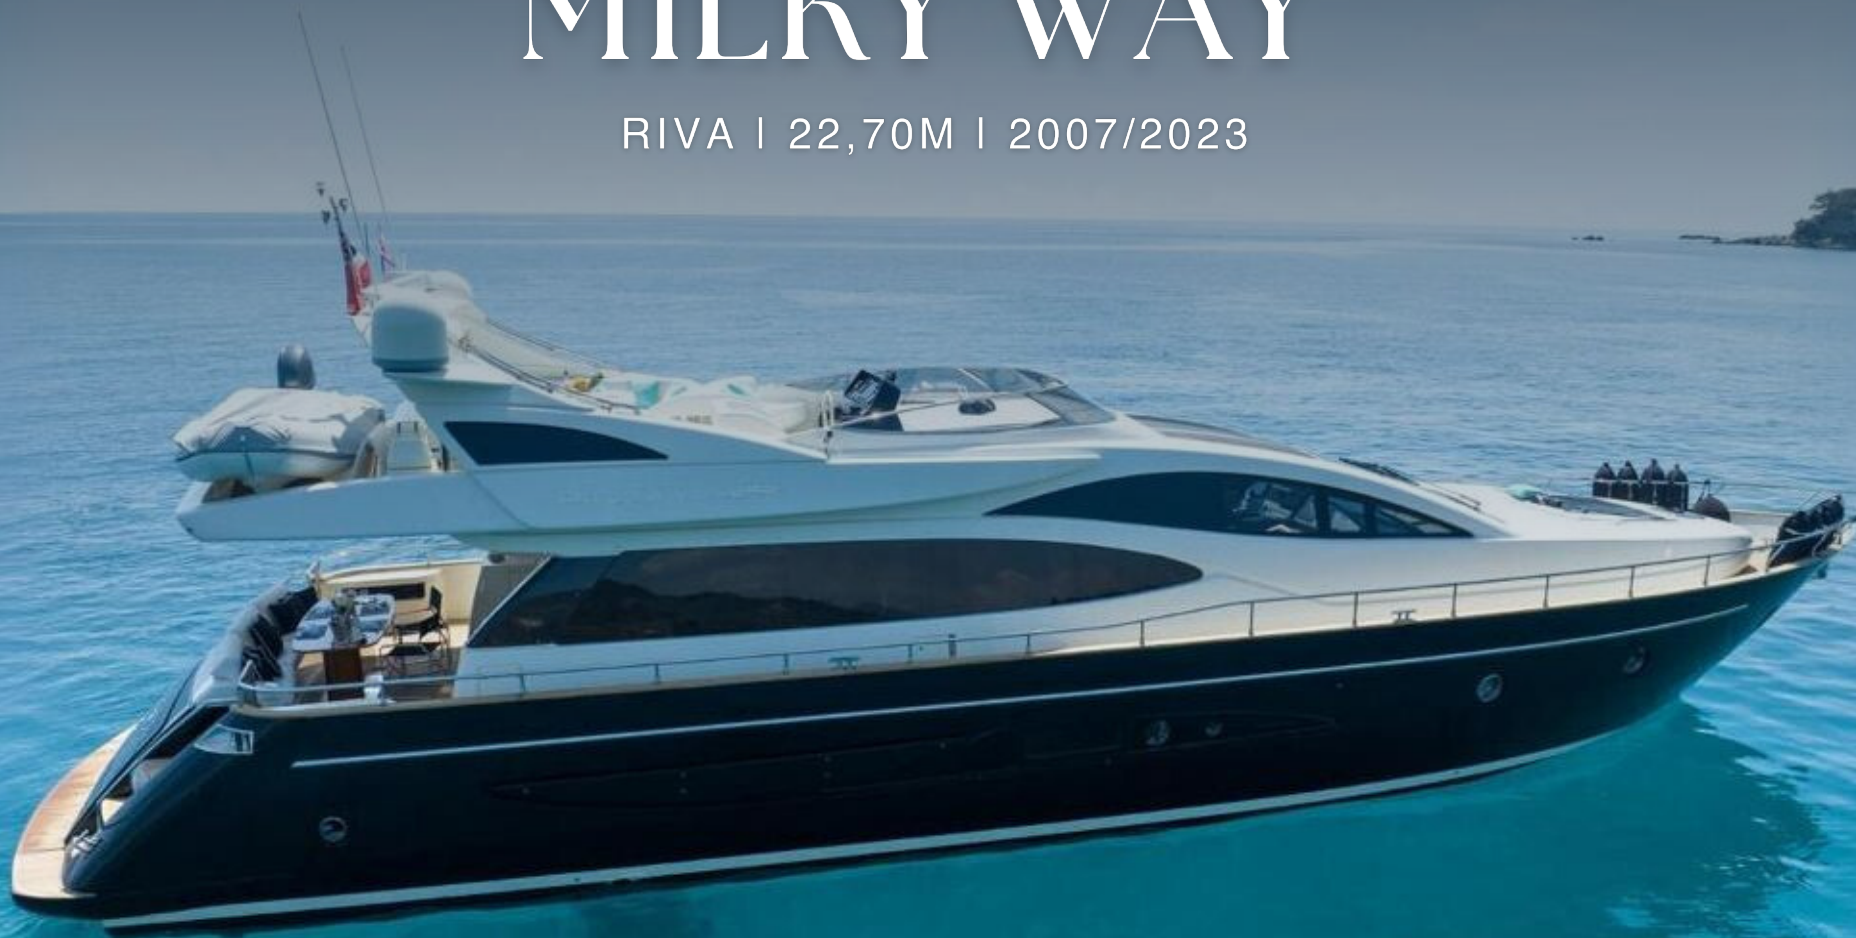

MILKY WAY

RIVA | 22,70M | 2007/2023

GENERAL SPECIFICATIONS

| | | | |
|---------------|---------------|----------------|--|
| Builder | Riva | Cabins | 4 |
| Year of built | 2007 | Guests | 8 |
| Refit | 2023 | Crew | 3 |
| Length | 22,70m | Engines | 2 x MTU 10V2000 M93 – 1 522 hp Each |
| Beam | 5,72m | Material | Fiberglass (GRP) |
| Draft | 2,61m | Maximum speed | 30 knots |
| | | Cruising speed | 24 knots |
| | | Consumption | 350L /h |