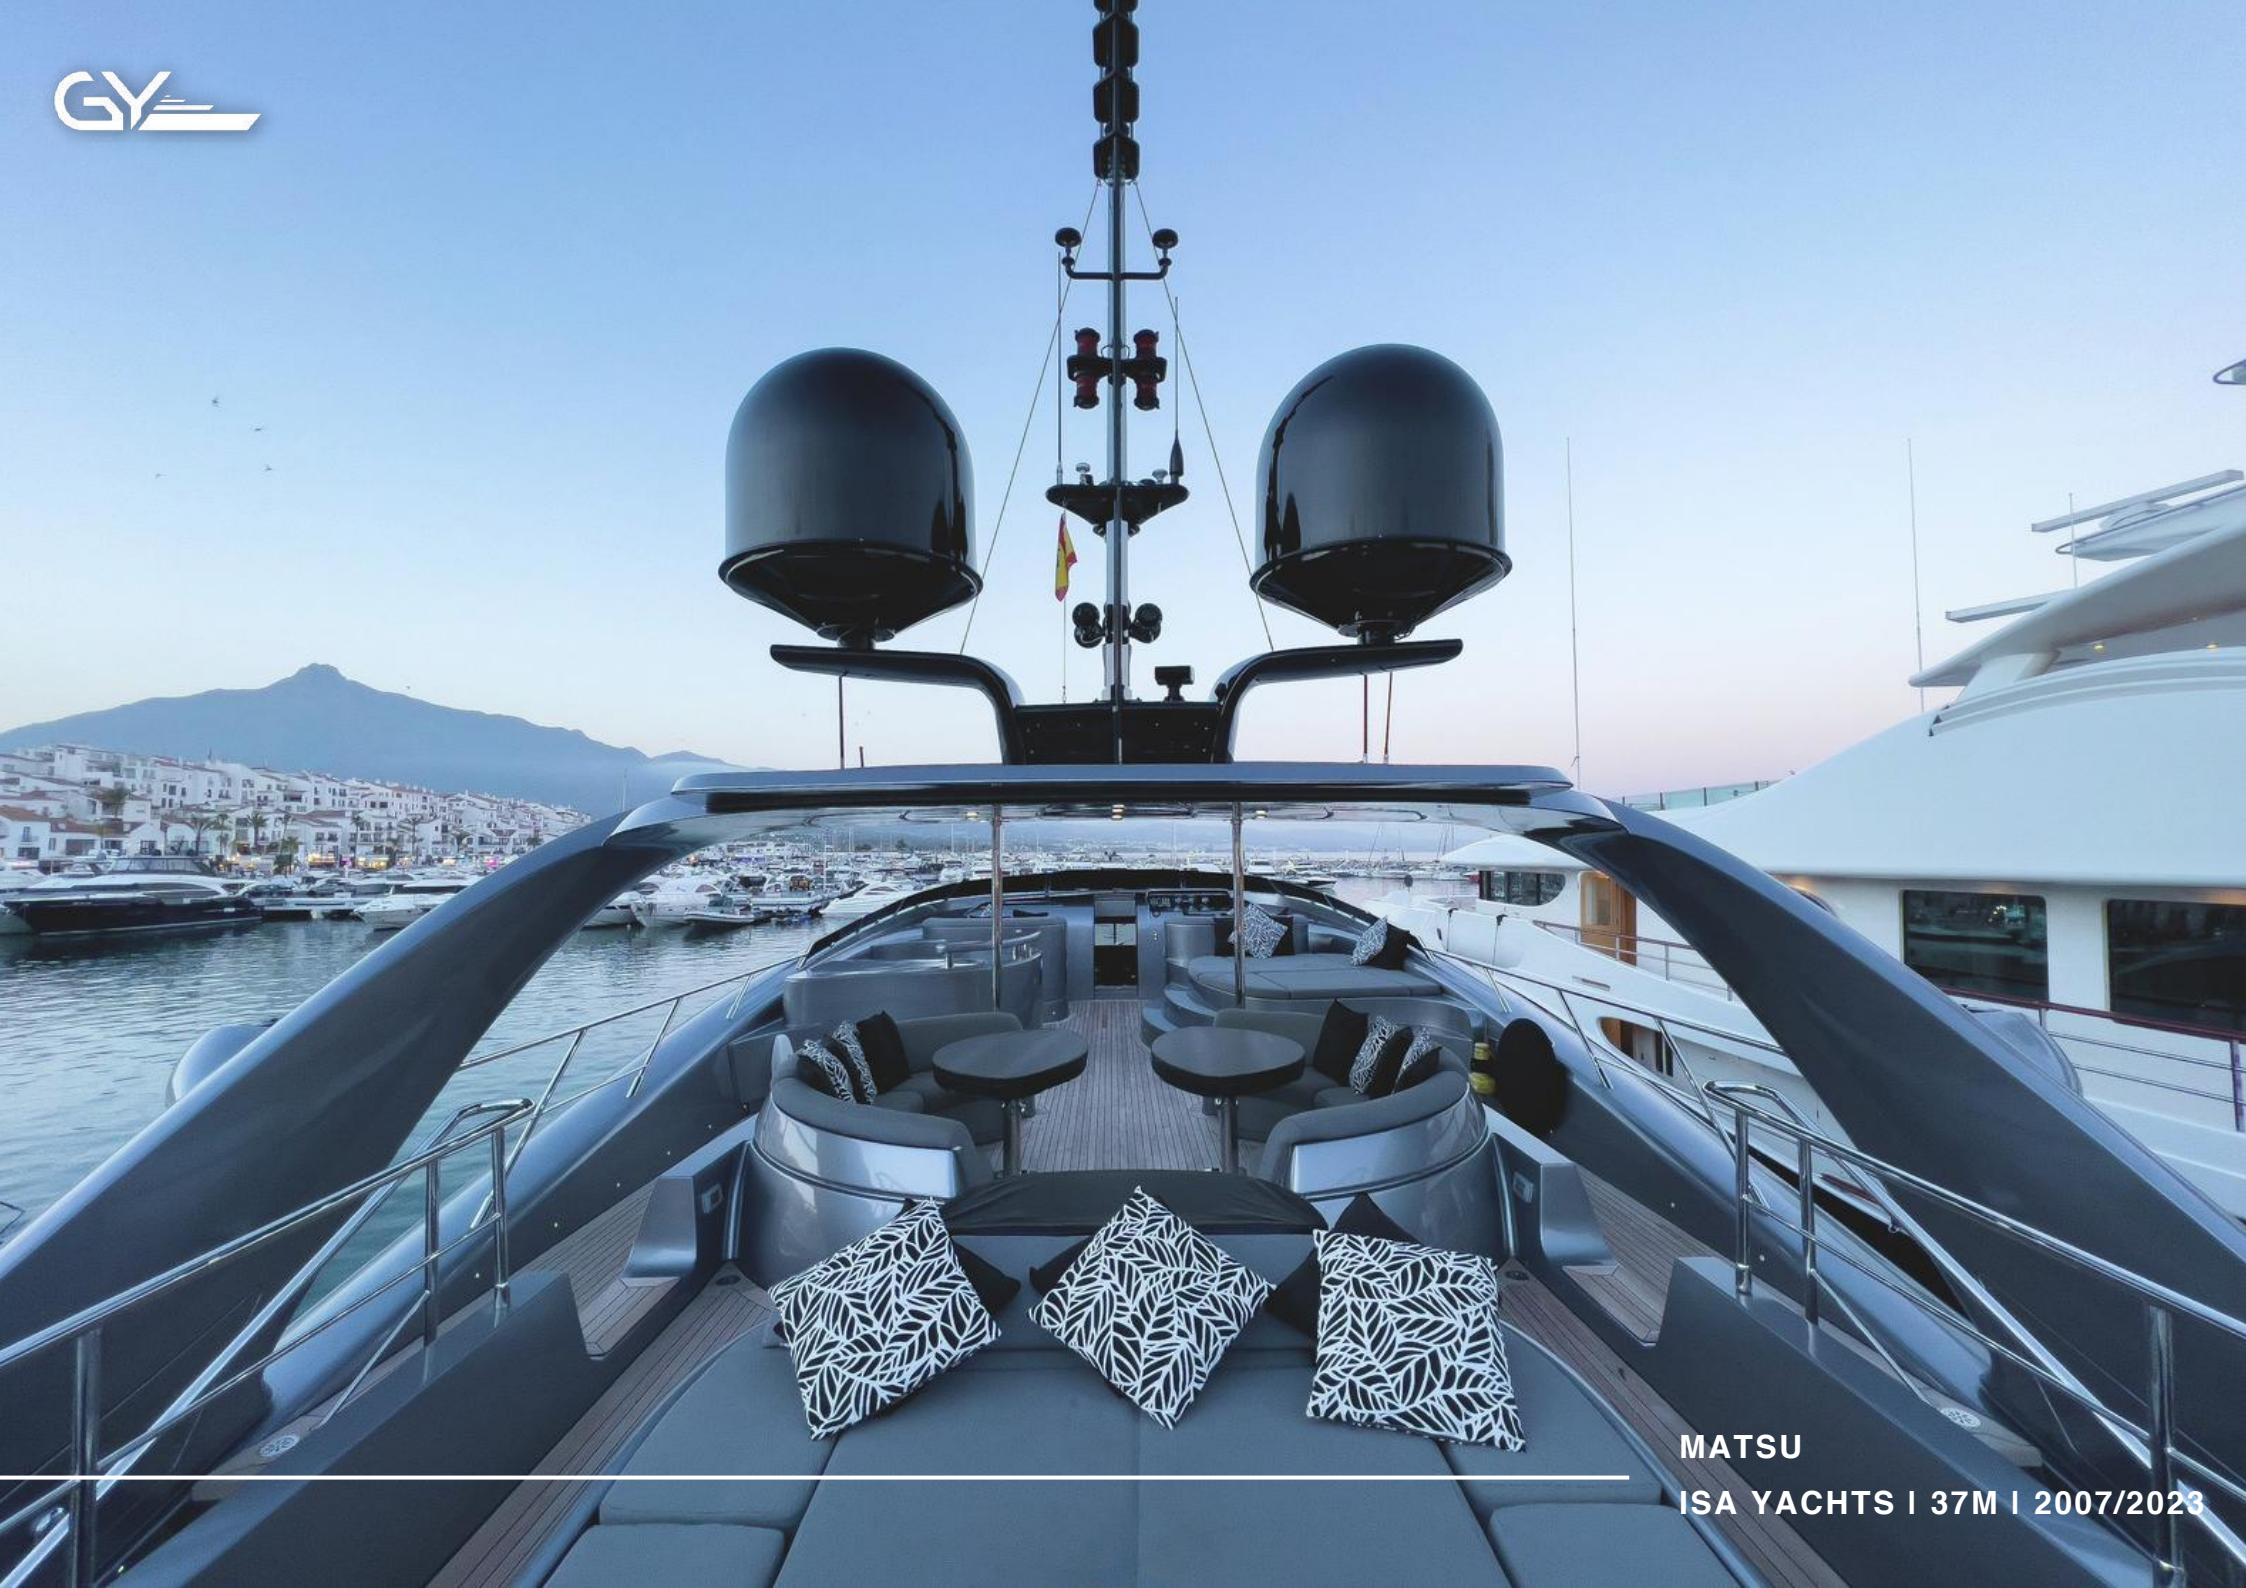

MATSU
ISA YACHTS | 37M | 2007/2023